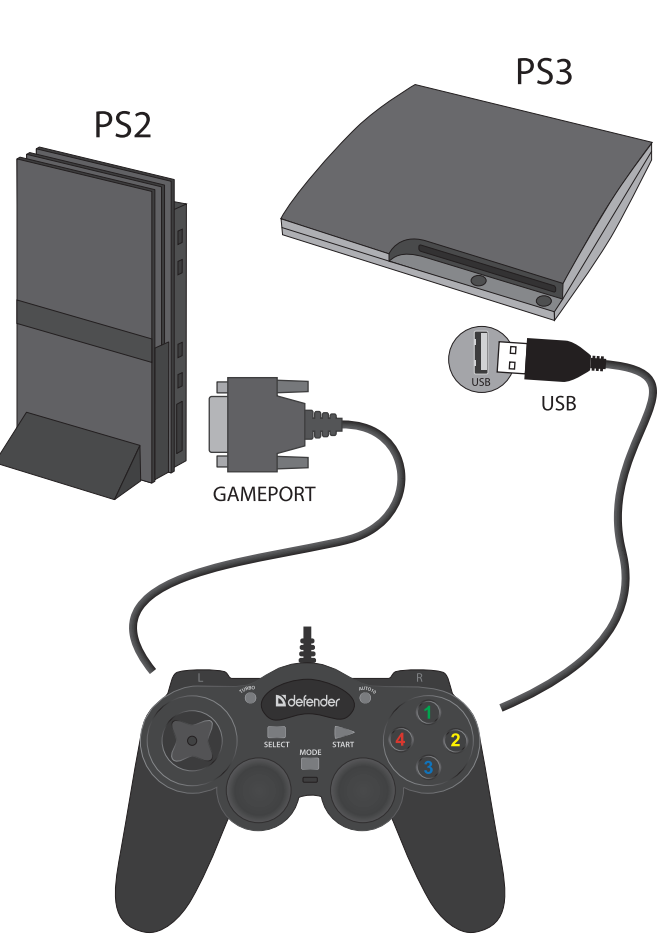

CONNECTION TO PS