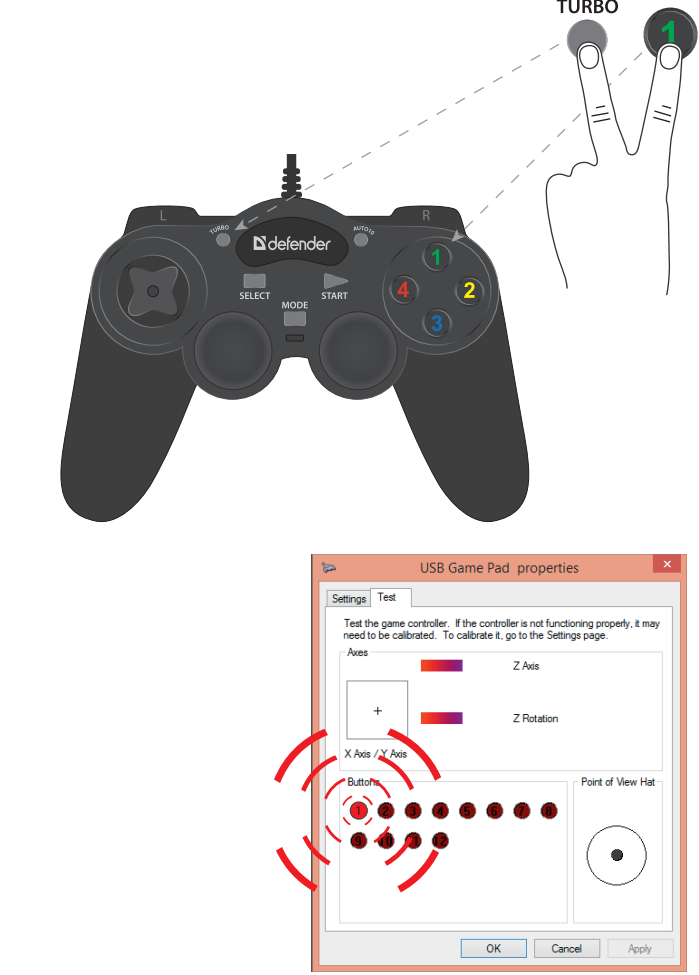

Defender Game Racer Turbo RS3

Wired gamepad
User Manual

CONNECTION TO PC

3. Windows 7 → Control Panel → Devices and printers
Windows 8 → Control Panel → Devices and printers
Windows 10 → Control Panel → Devices and printers

CONNECTION TO PS

USING

Operating mode	PS3	PS2/Digital	PS2/Analog	PC/Digital	PC/Analog	PC XINPUT (default)
Main Buttons	△	△	△	1	1	4
	○	○	○	2	2	2
	X	X	X	3	3	1
	□	□	□	4	4	3
	L2	L2	L2	5	5	Z
	R2	R2	R2	6	6	Z
D-PAD	L1	L1	L1	7	7	L1
	R1	R1	R1	8	8	R1
	R3	-	R3	12	12	10
Left Stick	X/Y	X/Y	X/Y	X/Y	X/Y	X/Y
	Z/RZ	1-4	Z/RZ	1-4	Z/RZ	X/Y
Right Stick	START	START	START	10	10	8
	SELECT	SELECT	SELECT	9	9	7
	TURBO	TURBO	TURBO	TURBO	TURBO	TURBO
	CLEAR	CLEAR	CLEAR	CLEAR	CLEAR	CLEAR
MODE	HOME	MODE	MODE	MODE	MODE	MODE
	AUTO10	AUTO10	AUTO10	AUTO10	AUTO10	AUTO10

TURBO

CLEAR

AUTO 10