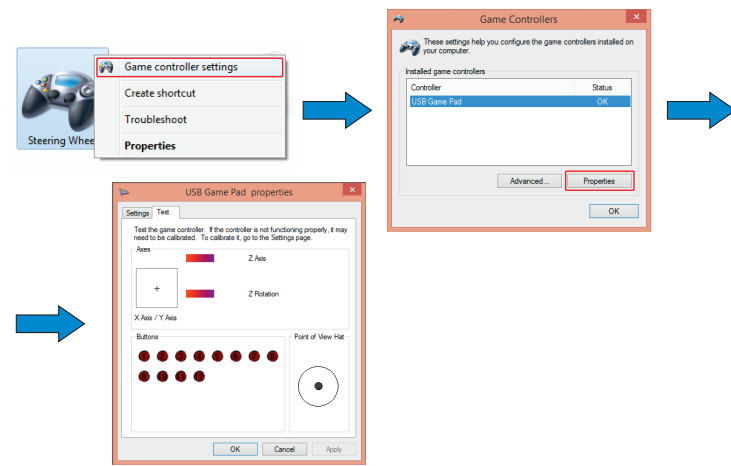

3. Windows 7 → Control Panel → Devices and printers
Windows 8 → Control Panel → Devices and printers
Windows 10 → Control Panel → Devices and printers