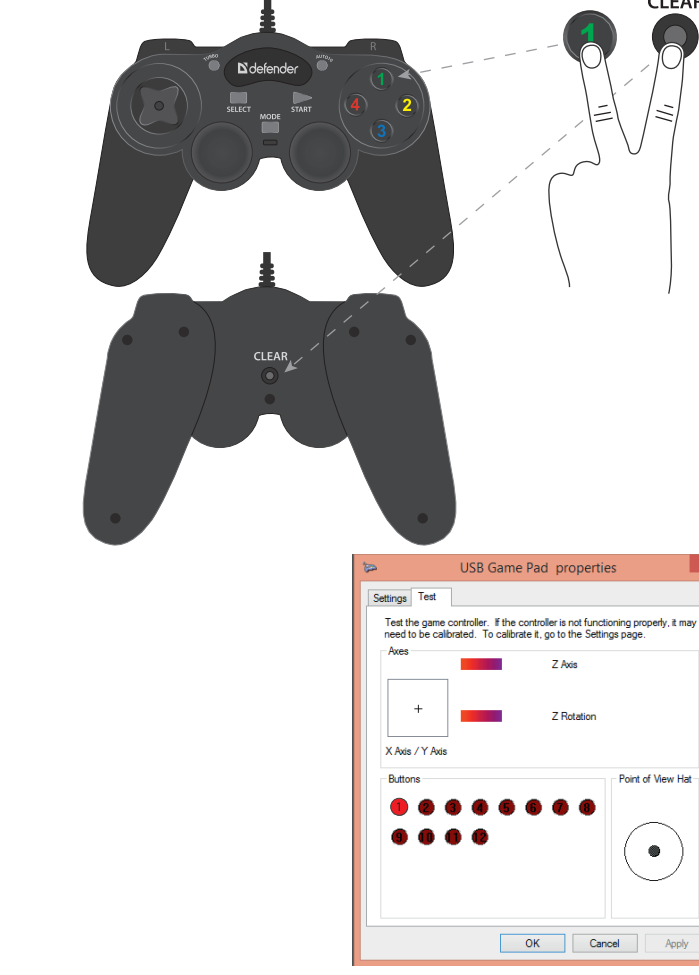

Defender Game Racer Turbo RS3

Wired gamepad
User Manual

CONNECTION TO PC

3. Windows 7 → Control Panel → Devices and printers
Windows 8 → Control Panel → Devices and printers
Windows 10 → Control Panel → Devices and printers

CONNECTION TO PS

USING

Operating mode	PS3	PS2/Digital	PS2/Analog	PC/Digital	PC/Analog	PC XINPUT (default)
Main Buttons	△	△	△	1	1	4
	○	○	○	2	2	2
	X	X	X	3	3	1
	□	□	□	4	4	3
	L2	L2	L2	5	5	Z
	R2	R2	R2	6	6	Z
D-PAD	L1	L1	L1	7	7	L1
	R1	R1	R1	8	8	R1
	R3	-	R3	12	12	10
Left Stick	X/Y	X/Y	X/Y	X/Y	X/Y	X/Y
	Z/RZ	1-4	Z/RZ	1-4	Z/RZ	X/Y
Right Stick	START	START	START	10	10	8
	SELECT	SELECT	SELECT	9	9	7
	TURBO	TURBO	TURBO	TURBO	TURBO	TURBO
	CLEAR	CLEAR	CLEAR	CLEAR	CLEAR	CLEAR
MODE	HOME	MODE	MODE	MODE	MODE	MODE
	AUTO10	AUTO10	AUTO10	AUTO10	AUTO10	AUTO10

TURBO

CLEAR

AUTO 10