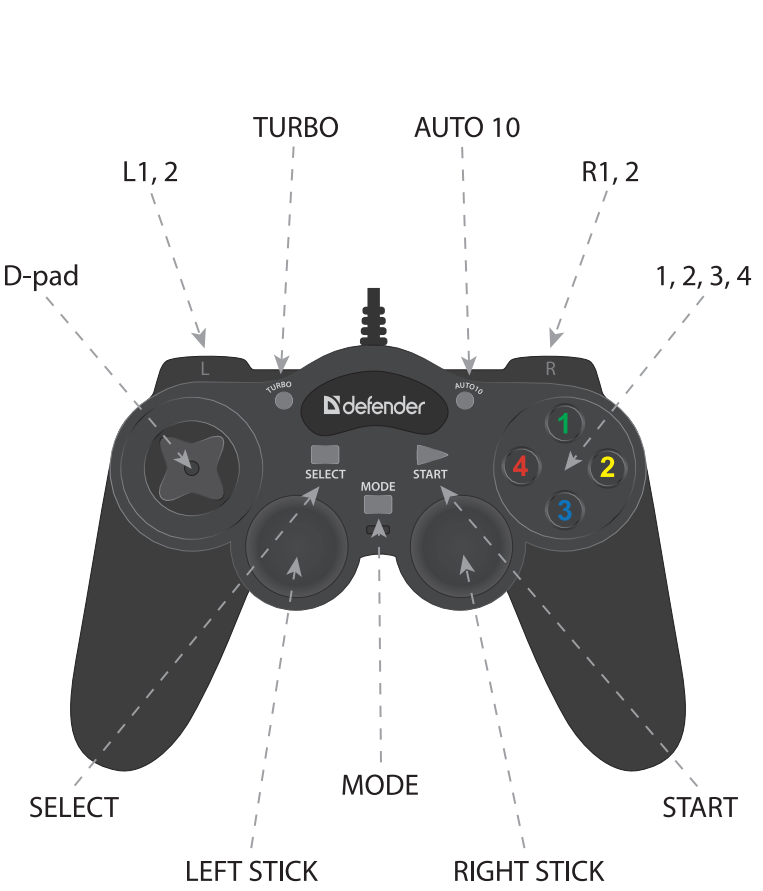

Defender Game Racer Turbo RS3

Wired gamepad
User Manual

CONNECTION TO PC

3. Windows 7 → Control Panel → Devices and printers
Windows 8 → Control Panel → Devices and printers
Windows 10 → Control Panel → Devices and printers

CONNECTION TO PS

USING

Operating mode	PS3	PS2/Digital	PS2/Analog	PC/Digital	PC/Analog	PC XINPUT (default)
Main Buttons	△	△	△	1	1	4
	○	○	○	2	2	2
	X	X	X	3	3	1
	□	□	□	4	4	3
	L2	L2	L2	5	5	Z
	R2	R2	R2	6	6	Z
D-PAD	L1	L1	L1	7	7	L1
	R1	R1	R1	8	8	R1
	R3	-	R3	12	12	10
Left Stick	X/Y	X/Y	X/Y	X/Y	X/Y	X/Y
	Z/RZ	1-4	Z/RZ	1-4	Z/RZ	X/Y
Right Stick	START	START	START	10	10	8
	SELECT	SELECT	SELECT	9	9	7
	TURBO	TURBO	TURBO	TURBO	TURBO	TURBO
	CLEAR	CLEAR	CLEAR	CLEAR	CLEAR	CLEAR
MODE	HOME	MODE	MODE	MODE	MODE	MODE
	AUTO10	AUTO10	AUTO10	AUTO10	AUTO10	AUTO10

TURBO

CLEAR

AUTO 10